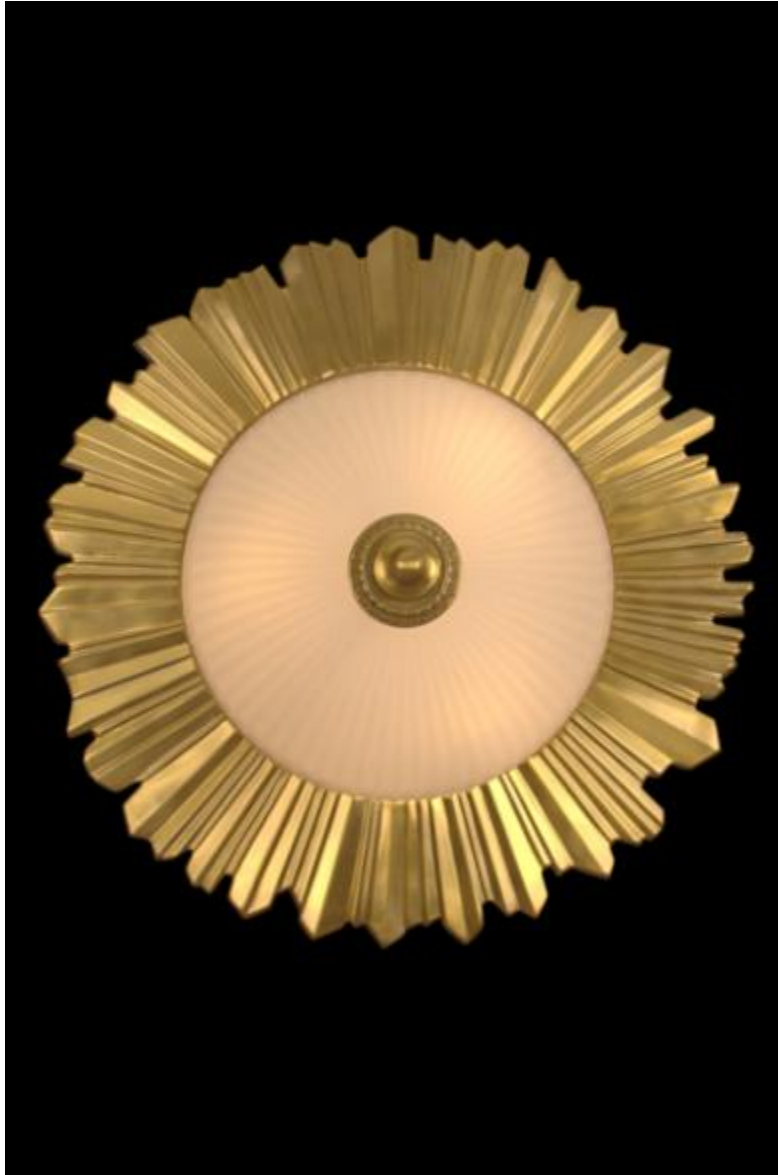

OXSHOTT COLLECTION

—◆◆—
Lighting & Accessories

Sun i ribbed opaline SA-2012-08
French bronze / ribbed opaline
19.50W 19.50H 6.50D
French Bronze or Nickel Finish
Twelve Lens

OXSHOTT COLLECTION PRODUCTS ARE ALL HANDMADE AND SUBJECT TO VARIATION